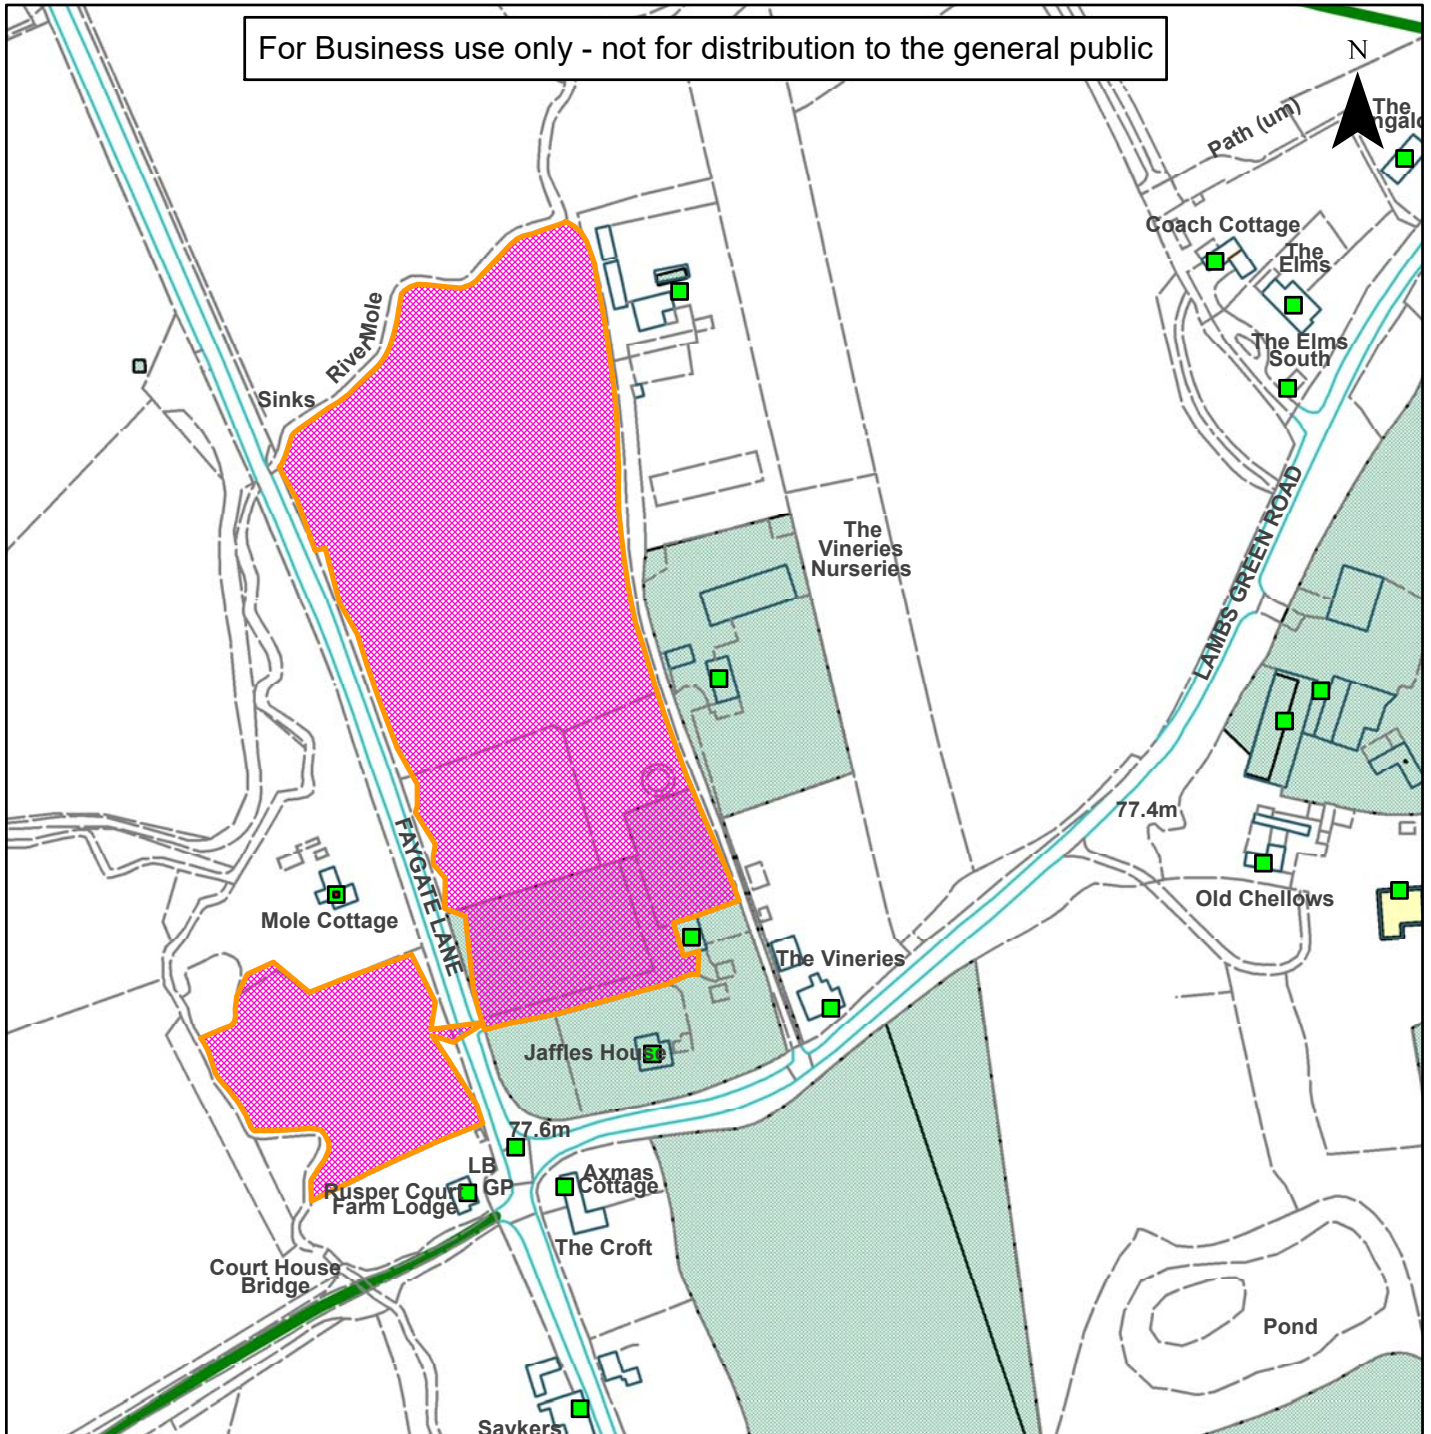

Not Set

For Business use only - not for distribution to the general public

Scale: 1:2,500

Reproduced from the Ordnance Survey map with permission of the Controller of Her Majesty's Stationery Office © Crown Copyright 2012.

Unauthorised reproduction infringes Crown Copyright and may lead to prosecution or civil proceedings.

Organisation	Horsham District Council
Department	
Comments	Not Set
Date	27/03/2018
MSA Number	100023865